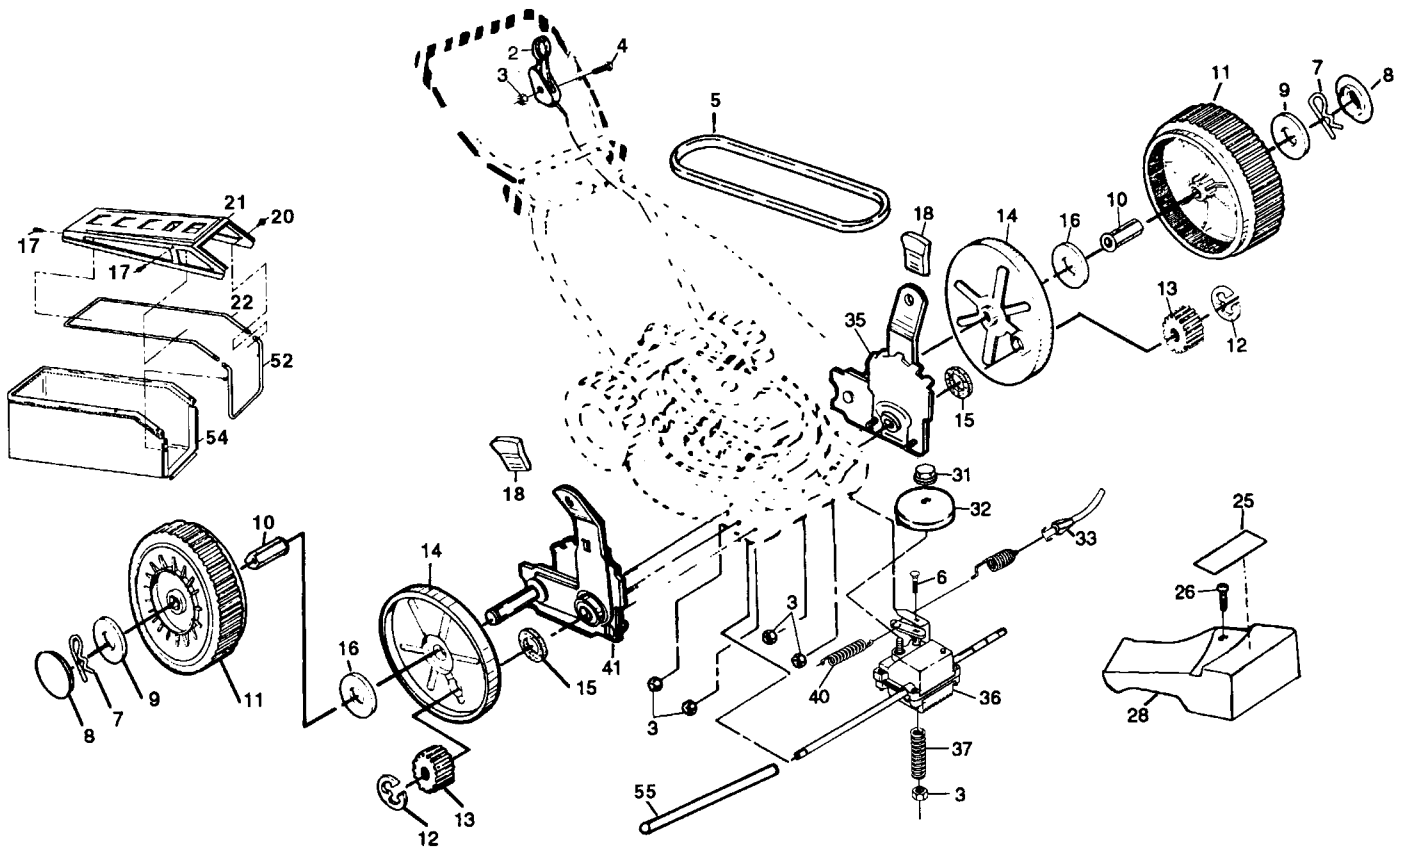

Key No.	Part No.	Description	Key No.	Part No.	Description
2	532 14 63-23	Drive Control	25	532 14 21-60	Drive Cover Decal
3	873 68 04-00	Locknut #10-24	26	532 14 36-03	Hex Washer Head Tapping Screw #10-24
4	532 14 49-29	Hex Washer Head Screw #10-24 x 2.12	28	532 70 28-06	Drive Cover
5	532 14 65-27	V-Belt	31	532 13 20-10	Hex Flange Nut
6	532 70 08-75	Carriage Bolt 1/4-20 x 2-3/4	32	532 13 70-52	Drive Pulley
7	532 08 51-79	Retainer Clip	35	532 14 87-57	Wheel Adjuster Assembly (Left)
8	532 80 05-44	Hubcap	36	532 70 25-11	Gear Case Assembly
9	532 05 21-60	Washer	37	532 13 70-90	Spring
10	532 08 69-60	Nylon Bushing	40	532 07 51-92	Spring
11	532 70 09-53	Wheel & Tire Assembly	41	532 14 87-55	Wheel Adjuster Assembly (Right)
12	812 00 00-58	E-Ring	52	532 85 17-35	Catcher Frame
13	532 13 70-54	Pinion	54	532 14 78-56	Grassbag Assembly
14	532 08 80-80	Dust Cover	55	532 08 60-12	Driveshaft Cover
15	532 08 81-18	Felt Washer	---	532 13 21-19	Grassbag Decal
16	532 06 77-25	Washer 1/2 x 1-1/2 x .134	---	532 13 66-02	Drive Handle Decal
17	532 13 10-29	Self Tapping Screw #10-24 x .625	---	532 13 66-03	Handle Decal
18	532 13 28-00	Selector Knob			
20	532 75 06-34	Tapping Screw			
21	532 85 17-39	Top Grassbag			
22	532 85 16-58	Frame Tube