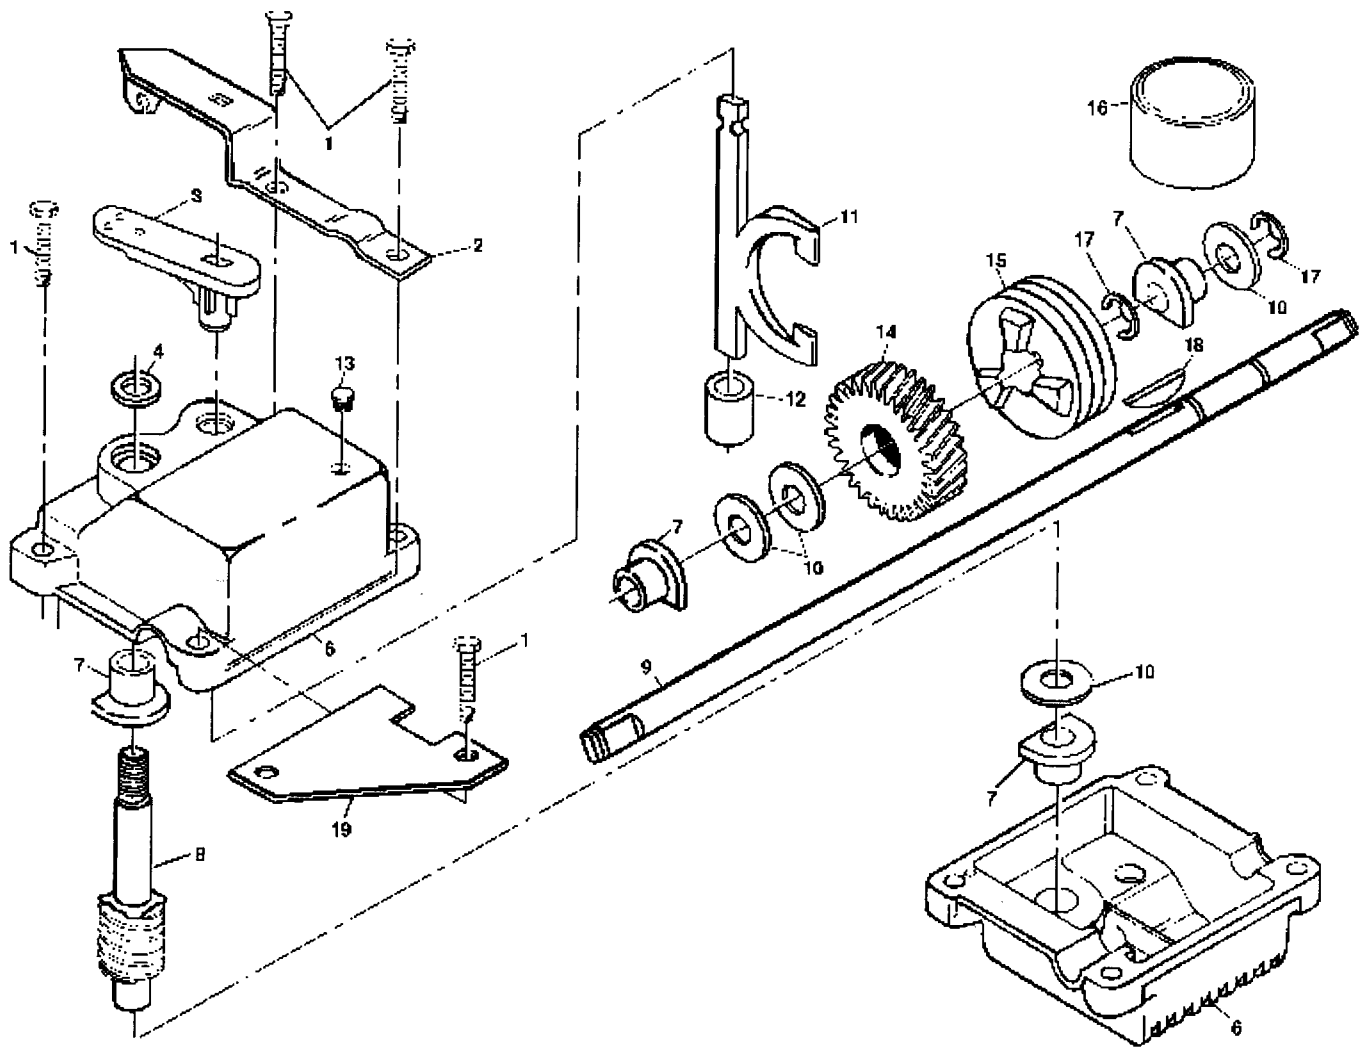

Key No.	Part No.	Description	Key No.	Part No.	Description
1	817 49 04-16	Tapping Screw 1/4-20 x 1-1/4	11	532 13 14-84	Clutch Yoke
2	532 14 02-69	Engagement Bracket	12	532 70 03-43	Bushing
3	532 13 70-53	Shifter	13	532 08 64-47	Plug
4	532 05 70-72	Seal	14	532 13 70-50	Helical Gear
6	532 04 83-73	Gear Case Halves Kit (Includes Key Nos. 4, 5, and 7)	15	532 75 04-36	Clutch Jaw
7	532 07 78-81	Bearing	16	532 75 03-55	Grease
8	532 13 70-51	Worm Shaft	17	812 00 00-03	E-Ring
9	532 13 70-74	Drive Shaft	18	532 85 08-48	Hi-Pro Key
10	532 05 70-79	Hardened Washer	19	532 12 54-41	Spring Bracket

NOTE: All component dimensions given in U.S. inches.
1 inch = 25.4 mm