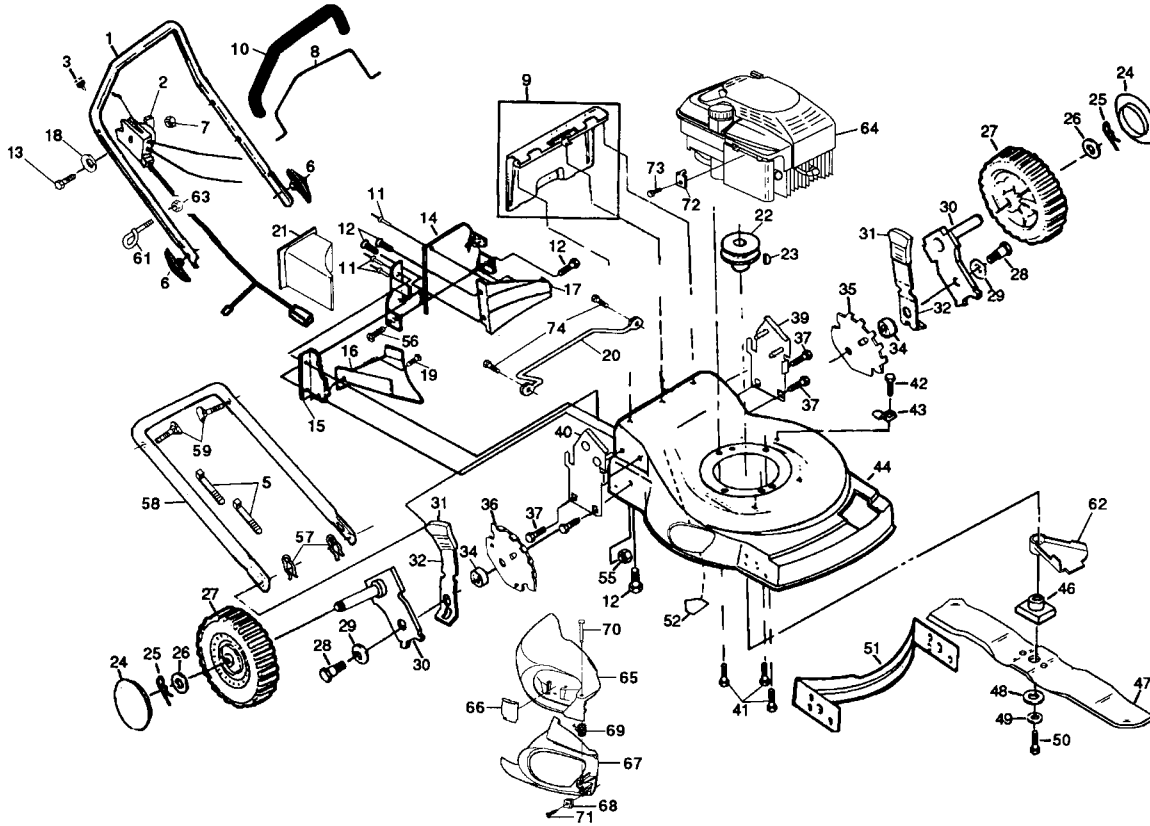

Prod.No: 954 07 07-01

Engine: B & S 128807 Type: 1525 Trim: 21

SPAREPARTS

107 26 55-61

*These parts must be purchased through an authorized Briggs & Stratton dealer.

Key No.	Part No.	Description	Key No.	Part No.	Description
1	532 14 89-44	Upper Handle	39	532 14 89-42	Handle Bracket Assembly (Left)
2	532 14 70-41	Engine Control	40	532 14 89-43	Handle Bracket Assembly (Right)
3	516 84 46-00	key, Molded, Generic	41	532 85 09-98	Hex Head Thread Rolling Screw 3/8-16 x 1-1/8
5	532 06 64-26	Wire Tie	42	817 02 10-08	Hex Washer Head Screw #10-24 x 1/2
6	532 13 63-76	Handle Knob	43	532 08 79-30	Guide Clip
7	873 68 04-00	Locknut 1/4-20	44	532 14 78-58	Lawn Mower Housing (Incl. Key #14, 15, 51 & 52)
8	532 14 57-94	Control Bar	46	532 85 15-14	Blade Adapter
9	532 14 76-15	Rear Door Kit	47	532 14 11-14	Blade 22"
10	532 85 07-24	Handle Grip	48	532 85 10-74	Hardened Washer
11	532 12 84-15	Pop Rivets	49	532 85 02-63	Helical Washer 3/8-24 x 1-3/8 Grd. 8
12	532 05 45-83	Hex Tapping Screw 1/4-20 x 1/2	50	532 85 10-84	Hex Head Machine Screw 3/8-24 x 1-3/8 Grd. 8
13	532 14 49-29	Screw	51	532 14 89-02	Front Baffle
14	532 14 89-45	Back Plate	52	532 14 54-94	Danger Decal
15	532 13 88-60	Side Baffle	55	873 68 06-00	Locknut 3/8-16
16	532 12 53-76	Discharge Baffle	56	532 08 86-52	Hinge Screw
17	532 14 89-41	Rear Baffle	57	532 05 17-93	Hairpin Cotter
18	532 08 57-23	Flat Washer	58	532 12 54-25	Lower Handle
19	532 08 63-44	Screw	59	532 13 19-59	Handle Bolt
20	532 14 76-25	Foot Guard	61	532 13 20-01	Rope Guide
21	532 12 53-68	Mulcher Plug	62	532 13 22-31	Debris Shield
22	532 08 45-96	Engine Pulley	63	073 51 04-00	Hex Nut
23	532 08 76-77	Hi-Pro Key #505	64	532 14 62-95	Engine - Briggs & Stratton Model No. 128807 *
24	532 80 05-44	Hubcap	65	532 70 14-58	Door
25	532 08 51-79	Retainer Clip	66	532 14 65-95	Door Latch
26	532 05 21-60	Washer	67	532 70 28-07	Side Discharge Guard *
27	532 80 03-90	Wheel & Tire Assembly	68	532 14 18-39	Speed Nut
28	532 14 27-48	Shoulder Bolt 3/8-16	69	532 70 28-08	Hinge Spring
29	532 06 23-35	Belleville Washer	70	532 70 28-09	Hinge Rod
30	532 12 50-79	Axle Arm Assembly	71	532 14 18-41	Screw
31	532 13 28-00	Selector Knob	72	532 21 31-46	Cable Clamp
32	532 12 50-66	Selector Spring	73	532 08 38-16	Screw
34	532 08 49-20	Spacer	74	532 14 66-94	Screw
35	532 14 78-52	Wheel Adjusting Bracket (Left)	---	532 14 21-59	Decal
36	532 14 78-51	Wheel Adjusting Bracket (Right)	---	532 14 89-79	Operator's Manual (Euro)
37	532 05 51-87	Thread Cutting Screw 5/16-18 x 3/4	---	532 14 89-80	Operator's Manual (Scan)