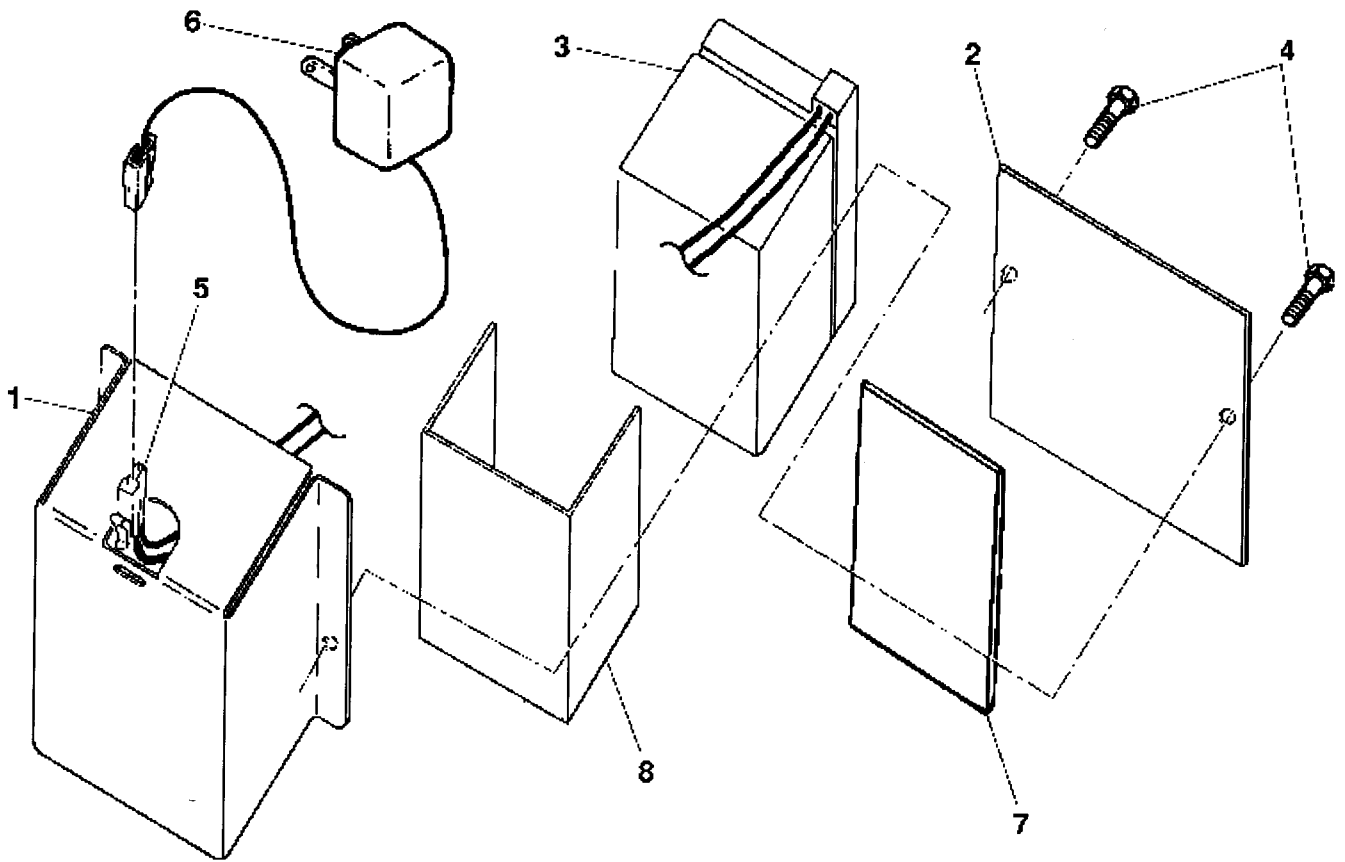

NOTE: All component dimensions given in U.S. inches.
1 inch = 25.4 mm

Key No.	Part No.	Description
1	532 12 52-86	Battery Bracket
2	532 12 52-87	Battery Cover
3	532 75 09-09	Battery
4	817 02 10-08	Hex Washer Head Screw #10-24 x 1/2
5	532 08 63-53	Connector Mounting Clip
6	532 13 00-24	Battery Charger
7	532 08 66-49	Battery Pad
8	532 13 48-61	Battery Wrap